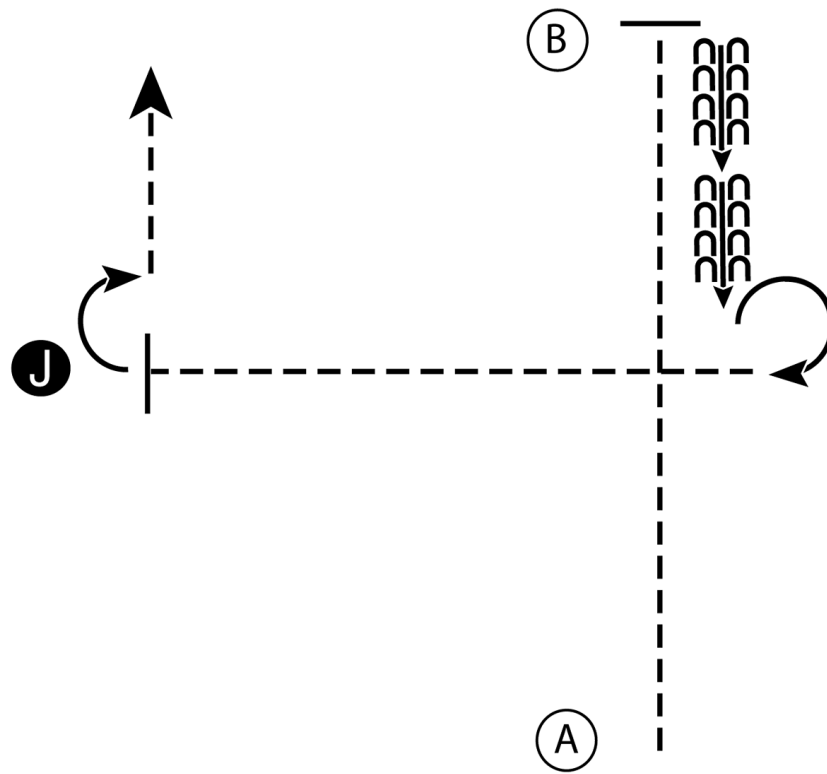

SPRING FLING QH SHOW

Showmanship (Rookie, L-1)

Show Date: MAY 14-15, 2026

1. Trot A to B
2. Stop at B and back halfway to A
3. Stop and perform a 270 degree turn
4. Trot to judge and set up for inspection
5. When dismissed perform a 90 degree turn and trot away from judge

[S/2-3]

Pattern Provided by:
THE JUDGES