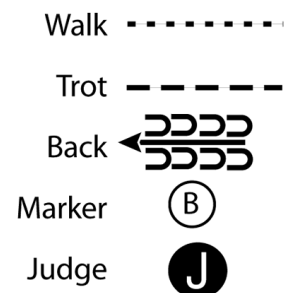

SPRING FLING QH SHOW

Showmanship (Rookie, L-1)

Show Date: MAY 14-15, 2026

1. Trot A to B
2. Stop at B and back halfway to A
3. Stop and perform a 270 degree turn
4. Trot to judge and set up for inspection
5. When dismissed perform a 90 degree turn and trot away from judge

[S/2-3]

Pattern Provided by:
THE JUDGES