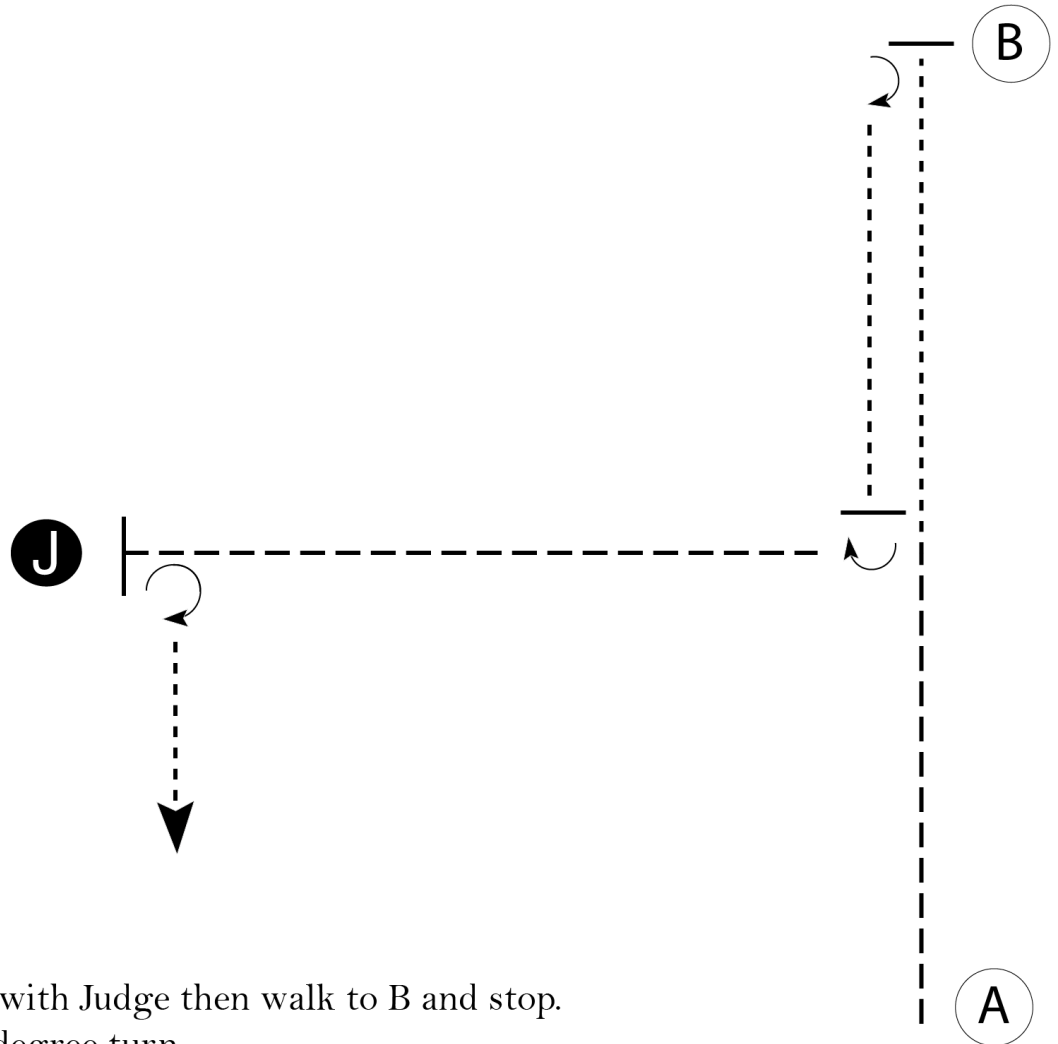

Spring Fling

Showmanship (All Walk / Trot)

Show Date: May 16-17, 2026

w w w . H o r s e S h o w P a t t e r n s . c o m

w w w . H o r s e S h o w P a t t e r n s . c o m

Be ready at A.

1. Trot until even with Judge then walk to B and stop.
2. Perform a 180 degree turn.
3. Walk until your horse's hip is even with Judge.
4. Perform a 1/4 turn.
5. Trot to Judge.
6. Set up.
7. Inspection. When dismissed, perform a 270 degree turn and walk to exit.

Walk	-----
Trot	- - - - -
Back	← ← ← ← ←
Marker	⊙ B
Judge	● J

[S/WT-120]

Pattern Provided by:

Judges